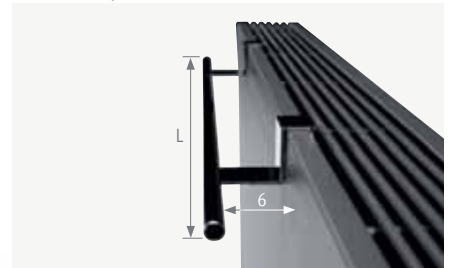

TOWEL RAIL

in chrome-plated aluminium

CODE	L	€
5501.001	56	189,20
5501.002	66	189,20