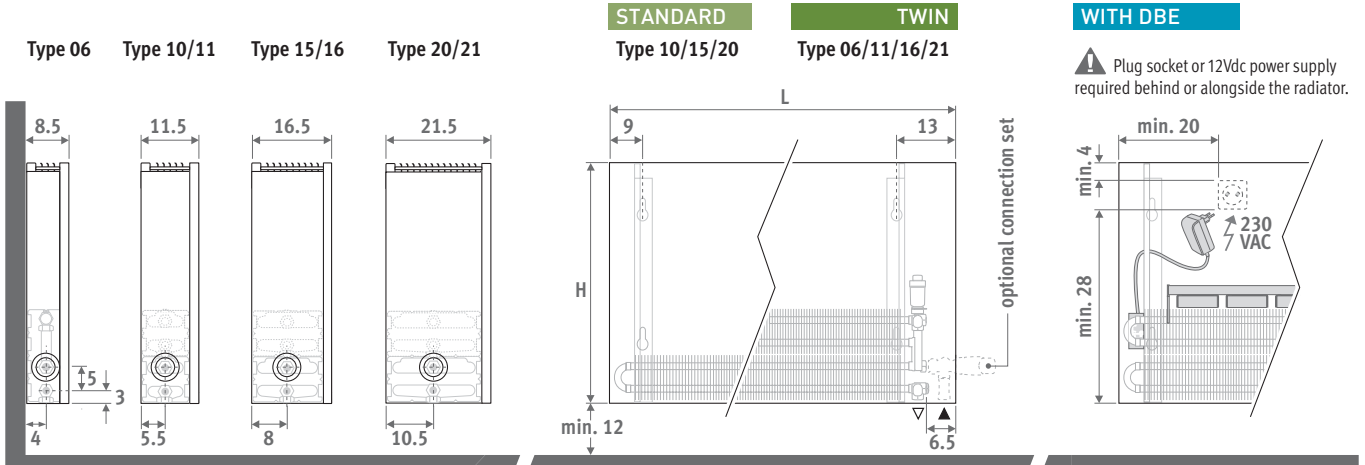

design award
winner

DBE option for high output from compact sizes at super-low temperatures from 28°C.

STRADA

DIMENSIONS (in cm)

DELIVERY

Easy to install by one person. Delivered in a cardboard box, which can also be used as protection on site after installation.