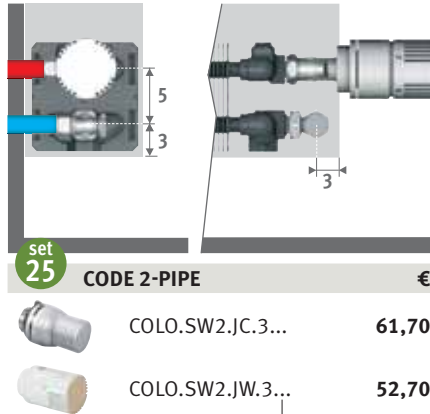

Bottom end left or right, to the wall or to the floor. Connection to the wall via the bottom of the casing, or totally concealed within the casing, depending on the valve or connection set chosen.

Optional high level valve:

add to the code of the radiator /30 (left) or /60 (right)

Ex. STRW.035 050 06.xxx/**60**

High level valve details: see "Connection sets & Valves".

Optional remote controlled valve:

add to the code of the radiator /00.

Ex. STRW.035 050 06.xxx/**00**

For valve set prices see chapter "Connection sets & valves"

CONNECTION SETS

To the wall, totally concealed within the casing

TRV head and sleeve couplings included.

fill in sleeve coupling code	
Precision metal tube 14/1	114
Precision metal tube 15/1	115
Precision metal tube 16/1	116
RPE/ALU tube 16/2	316

Other connections:

ORDERING CODE

code	height	length	type	colour
STRW . 020	050	10 .	XXX	
fill in colour code ↓				

ORDERING CODE WITH DBE

code	height	length	type	colour	Option
STRW . 020	060	06 .	XXX		/DBE
fill in colour code ↓					